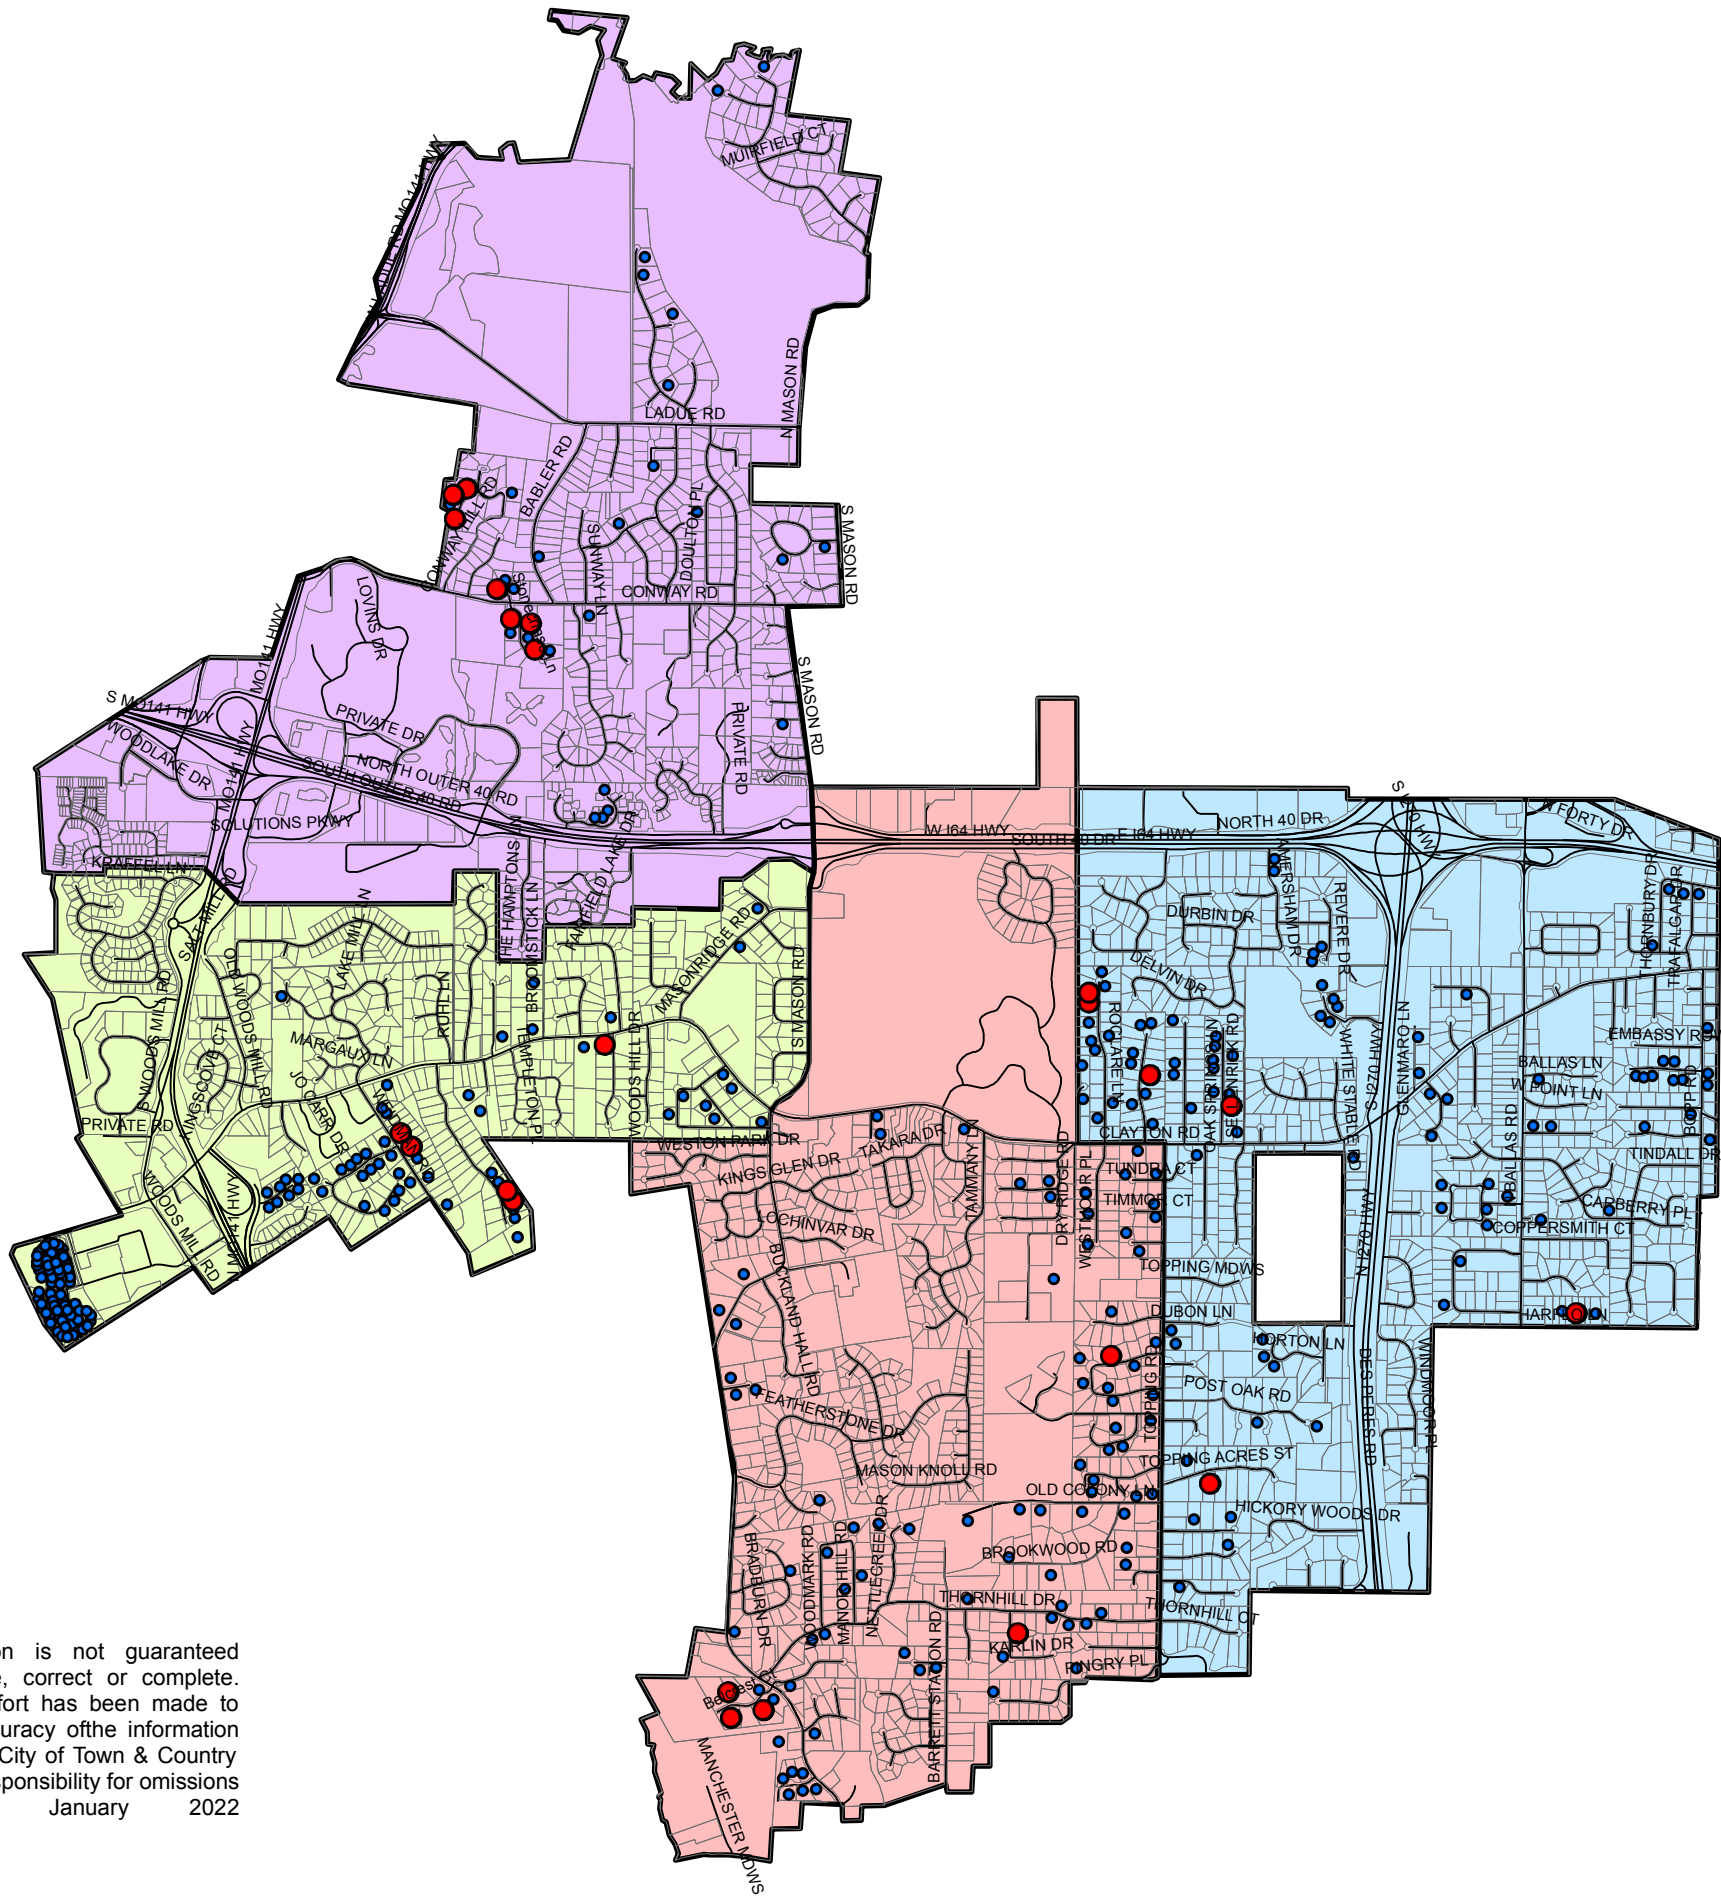

City of Town & Country New Home Construction 2007-2021

Legend

Year

- 2007-2020
- 2021

Parcels

Streets

Wards

- One
- Two
- Three
- Four

DISCLAIMER

The information is not guaranteed to be accurate, correct or complete. While every effort has been made to ensure the accuracy of the information presented, the City of Town & Country assumes no responsibility for omissions or errors. January 2022