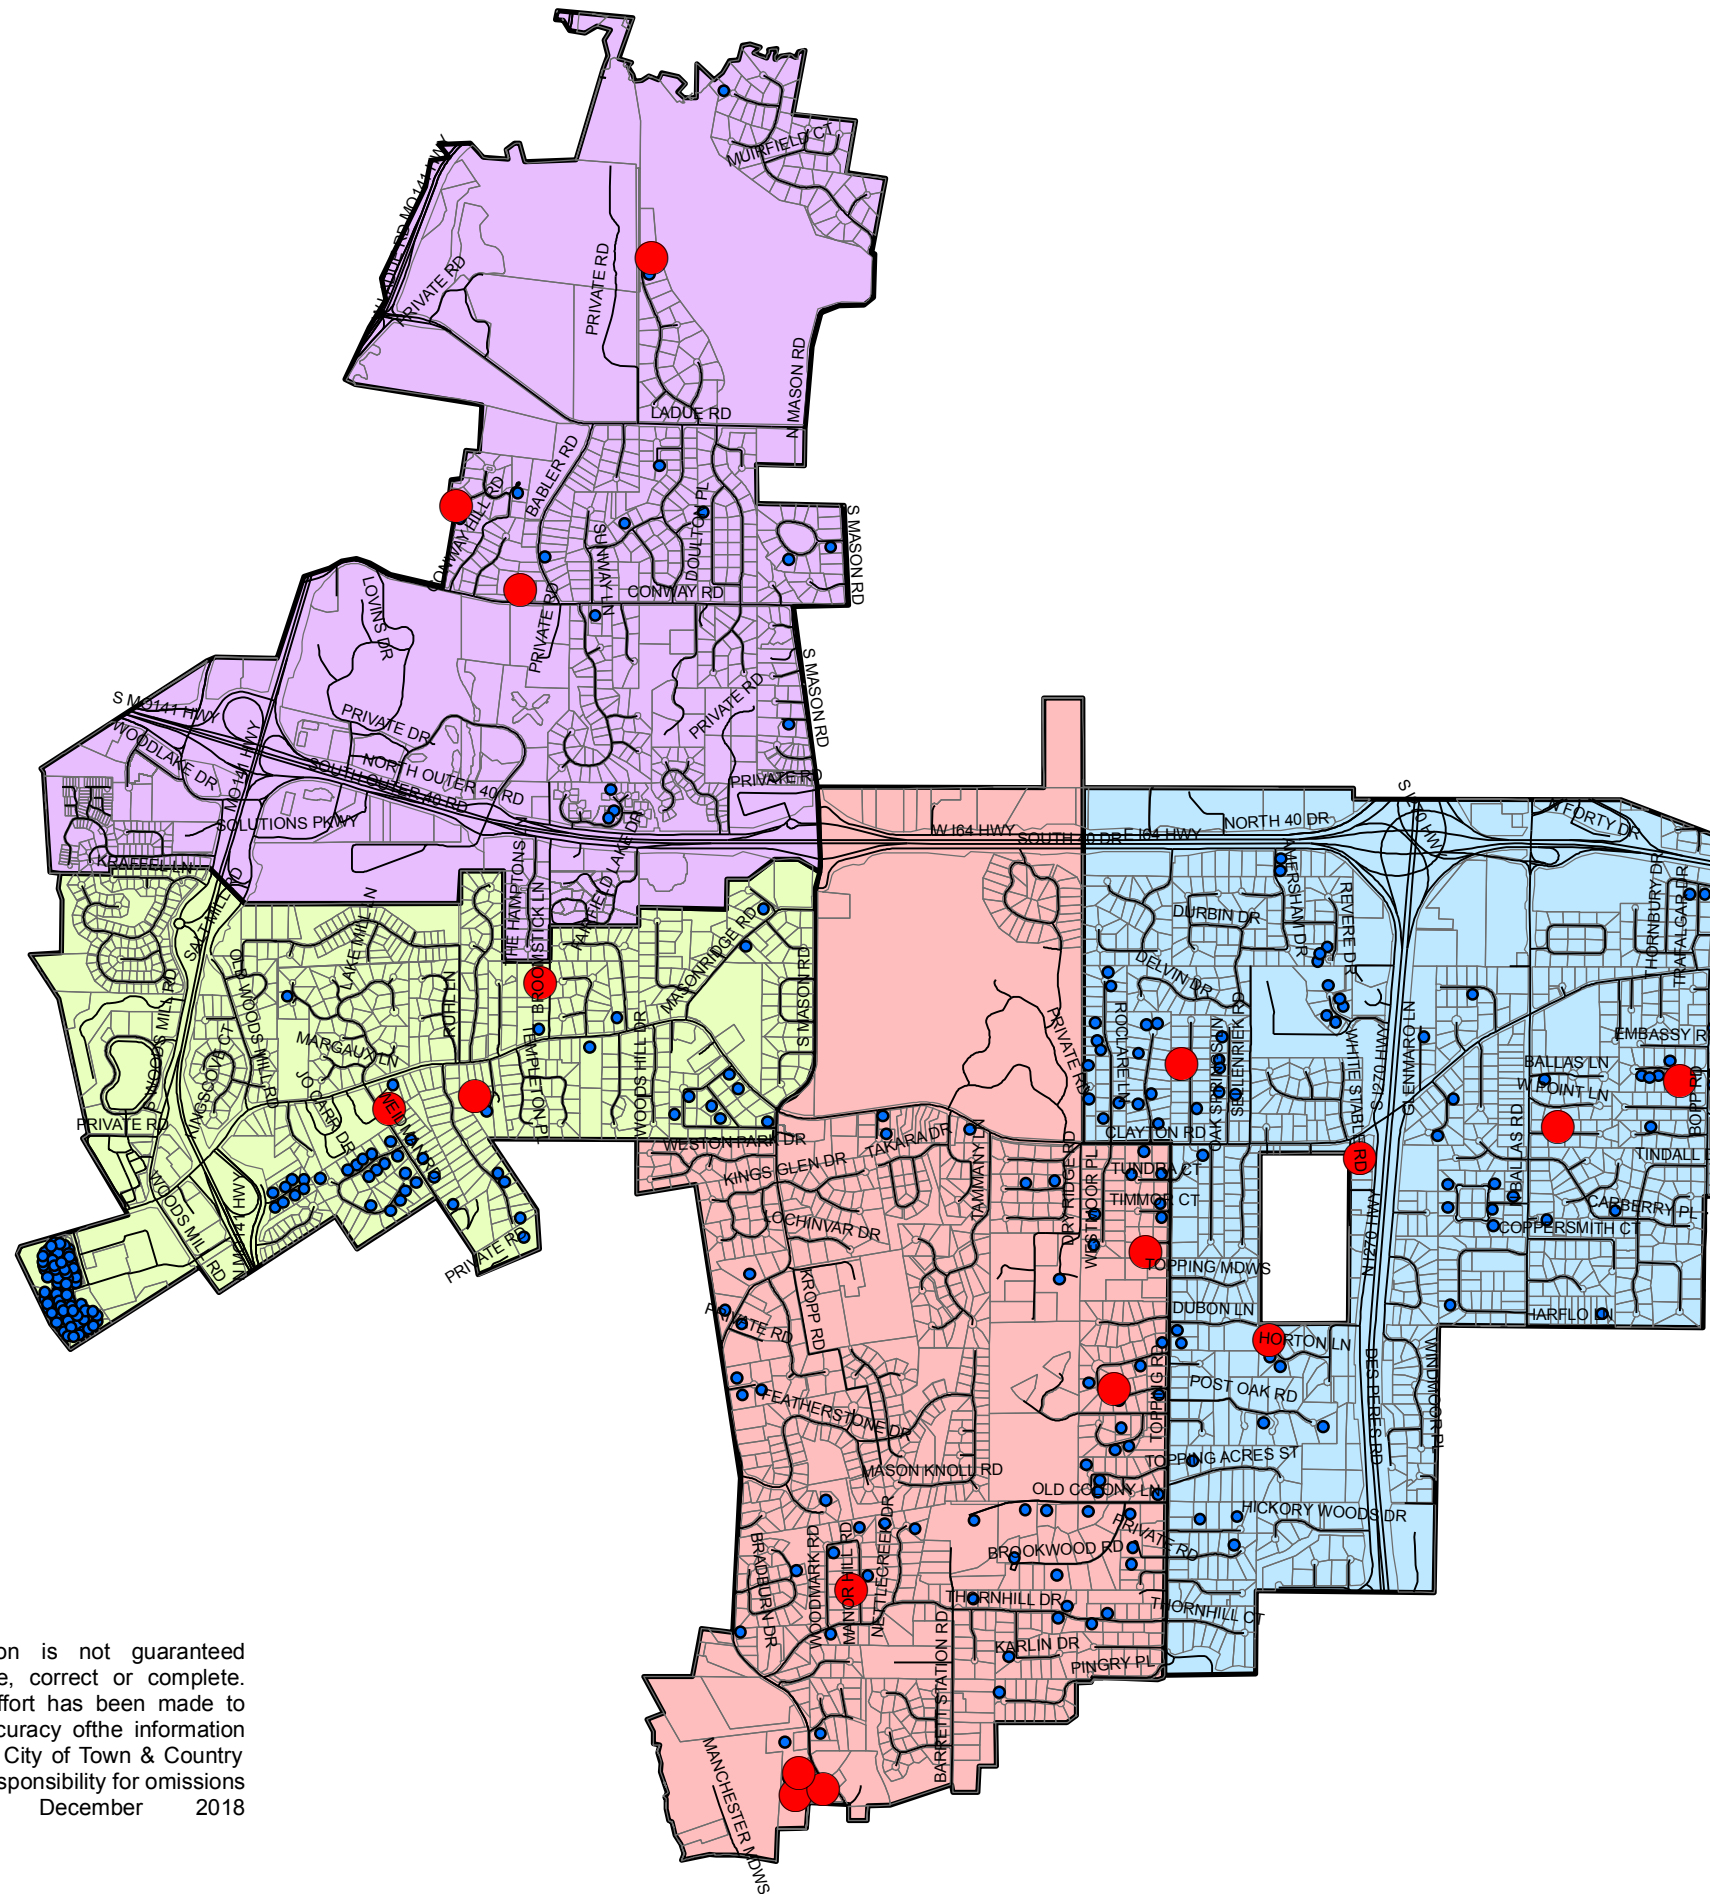

City of Town & Country New Home Construction 2007-2018

Legend

Year

- 2007-2017
- 2018

— Streets

▭ Parcels

Wards

- One
- Two
- Three
- Four

DISCLAIMER

The information is not guaranteed to be accurate, correct or complete. While every effort has been made to ensure the accuracy of the information presented, the City of Town & Country assumes no responsibility for omissions or errors. December 2018