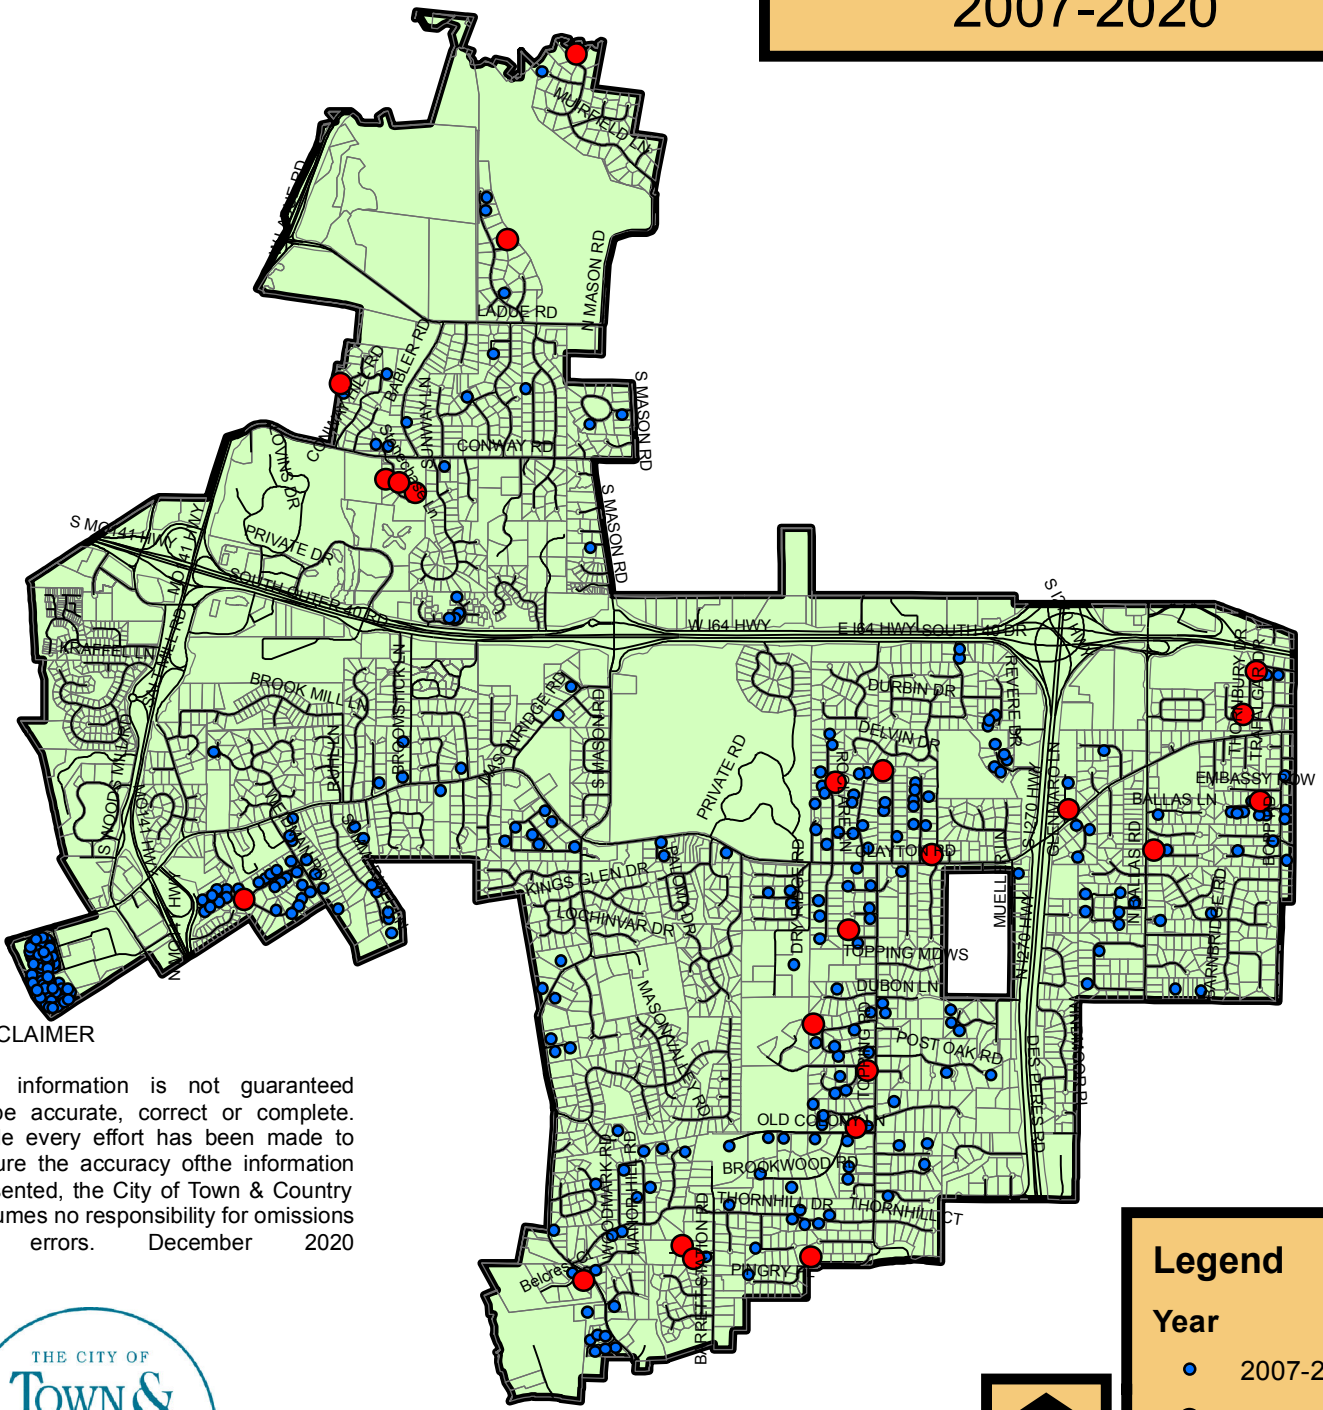

City of Town & Country New Home Construction 2007-2020

DISCLAIMER

The information is not guaranteed to be accurate, correct or complete. While every effort has been made to ensure the accuracy of the information presented, the City of Town & Country assumes no responsibility for omissions or errors. December 2020

Legend

Year

- 2007-2019
- 2020

Streets

Parcels