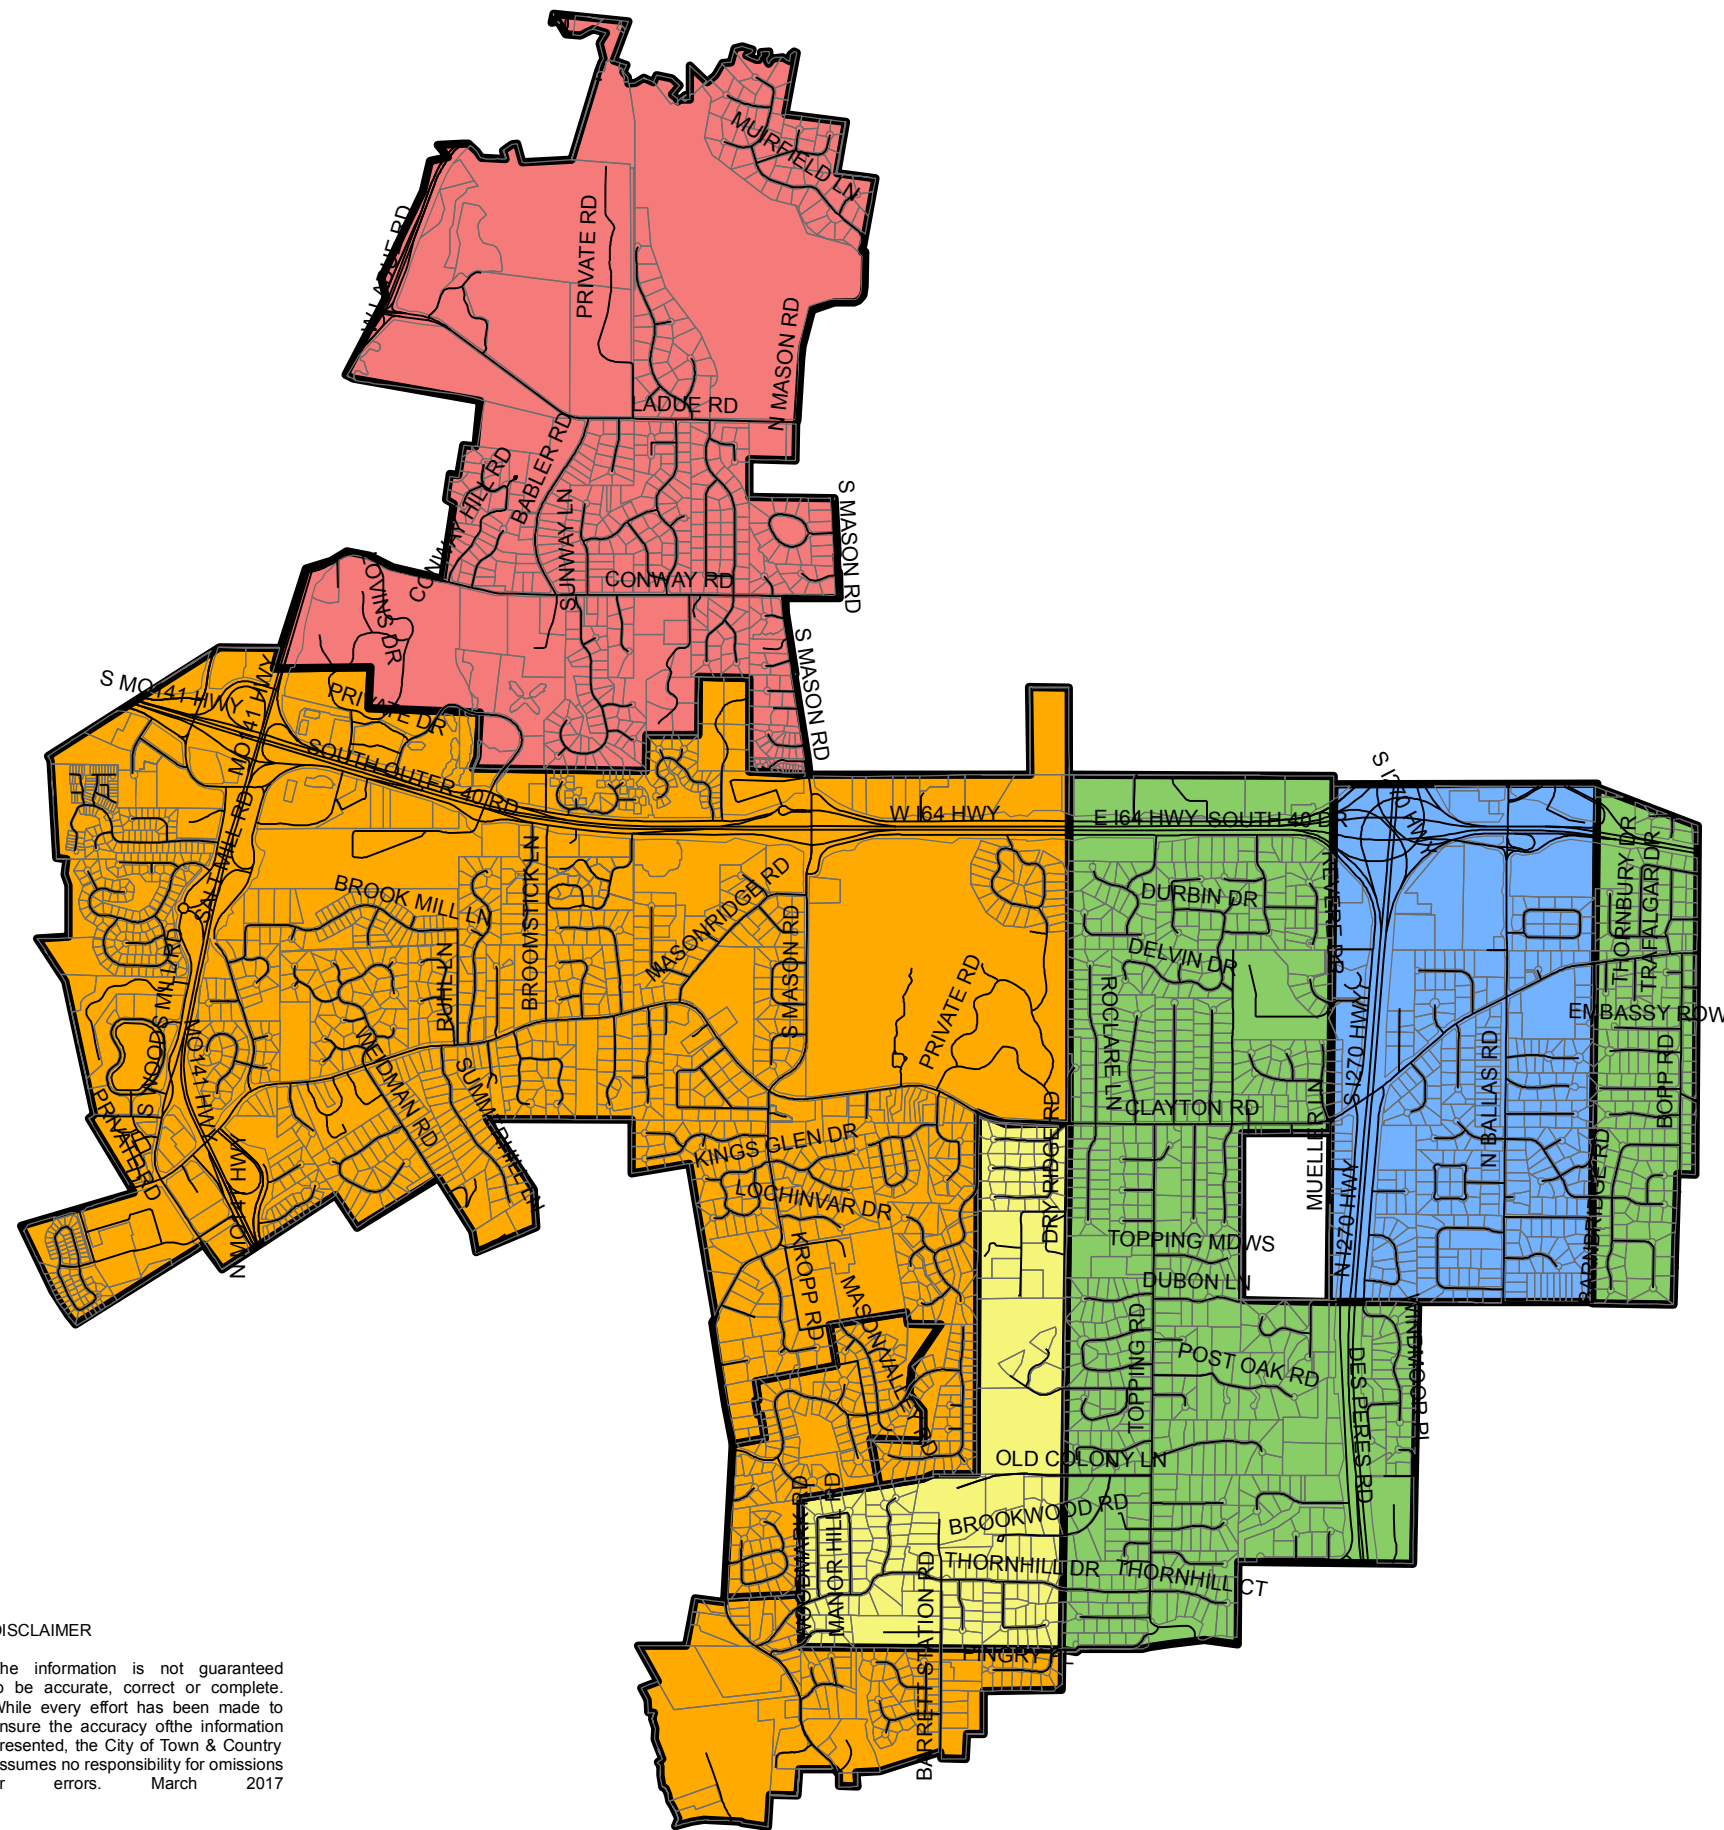

City of Town & Country Annexation History Map

Legend

Parcels

Annexations

Year

- Original City Limits
- 1951
- 1954
- 1977
- 1991

DISCLAIMER
 The information is not guaranteed to be accurate, correct or complete. While every effort has been made to ensure the accuracy of the information presented, the City of Town & Country assumes no responsibility for omissions or errors. March 2017